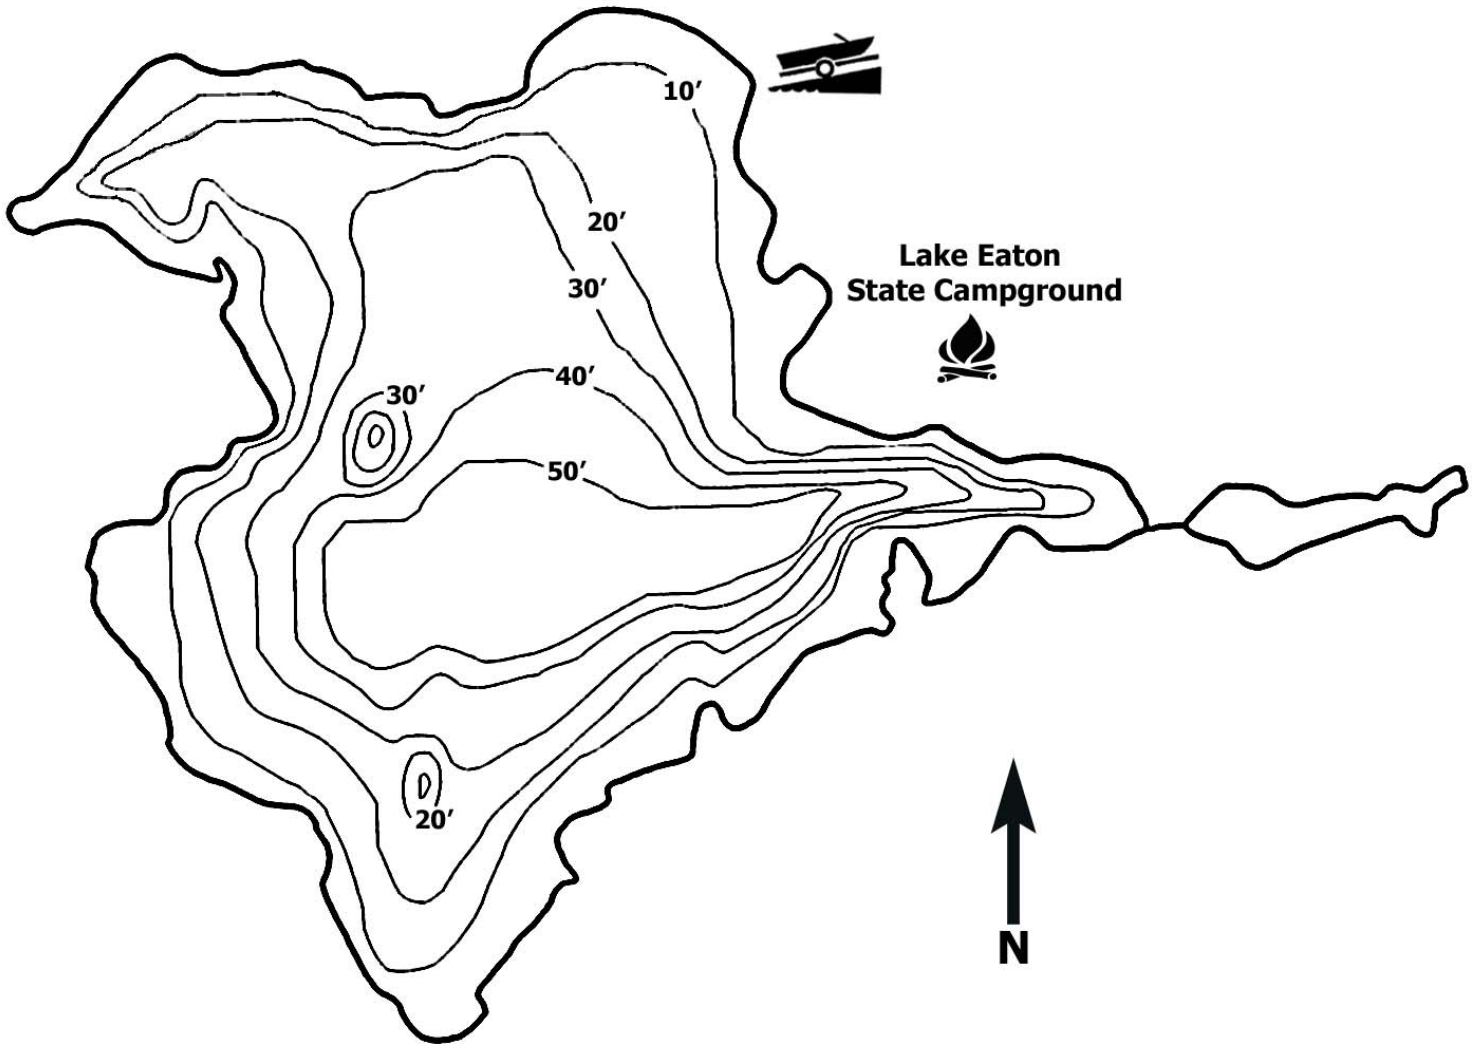

Region 5

Lake Eaton

Not For Use in Navigation

Lake Eaton

County: Hamilton

Town: Long Lake

Size: 558 Acres

Mean Depth: 26ft

Fish Species Present: Lake Trout, Landlocked Salmon, Rainbow Trout, Brown Trout, Smallmouth Bass, Brown Bullhead, Yellow Perch, Rainbow Smelt

Scale: 0  1425 ft