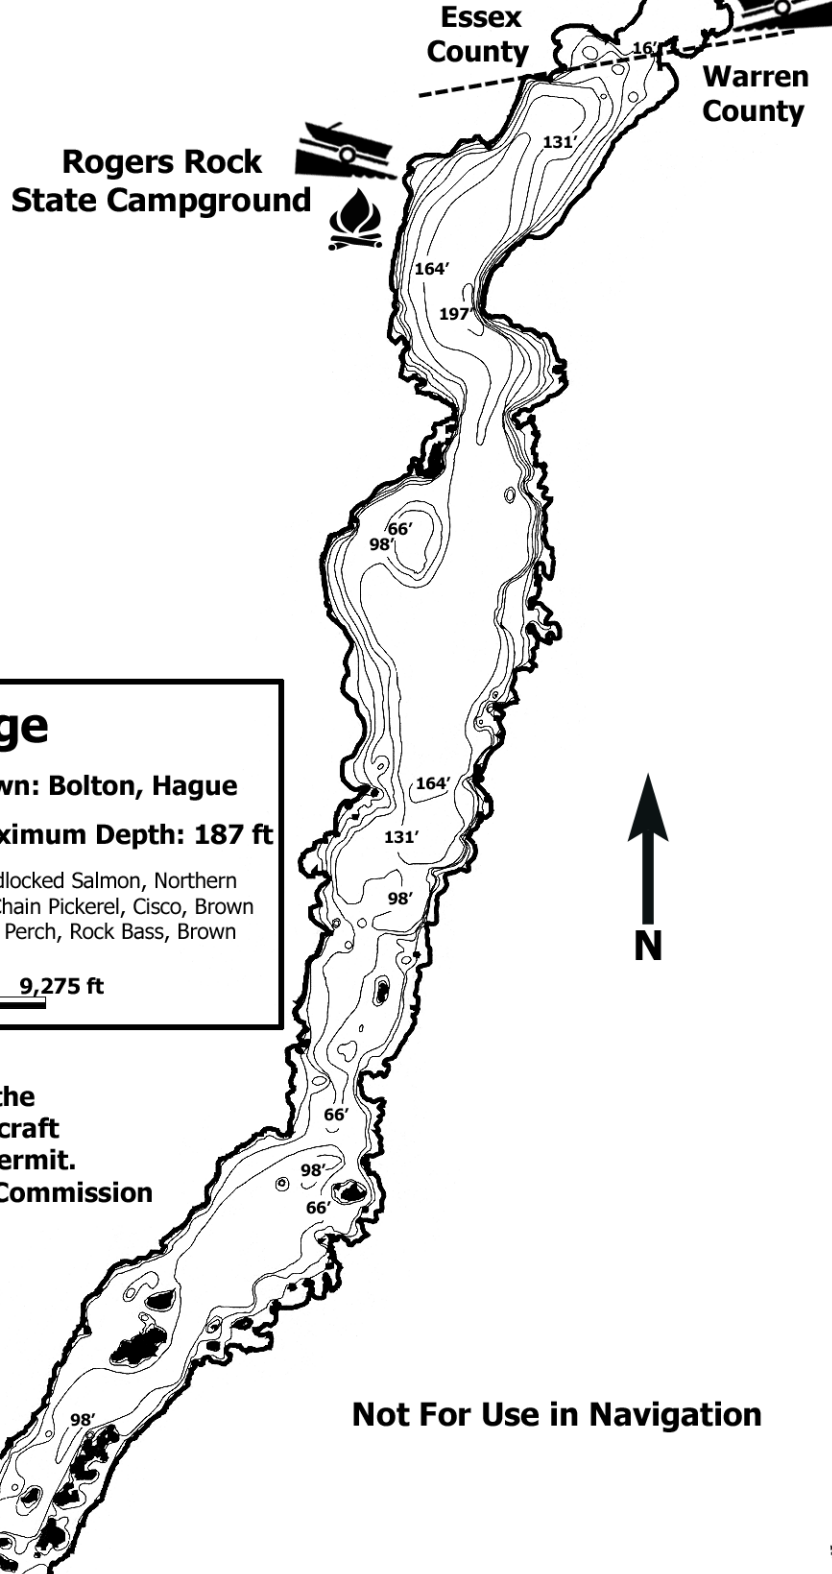

Region 5

Lake George (North)

Lake George

County: Warren **Town:** Bolton, Hague

Size: 28,479 Acres (Total) **Maximum Depth:** 187 ft

Fish Species Present: Lake Trout, Landlocked Salmon, Northern Pike, Smallmouth Bass, Largemouth Bass, Chain Pickerel, Cisco, Brown Trout, Rainbow Trout, Black Crappie, Yellow Perch, Rock Bass, Brown Bullhead, Pumpkinseed

Scale: 0  9,275 ft

***Regulations require the registration of all watercraft via day use or seasonal permit. Contact the Lake George Park Commission**