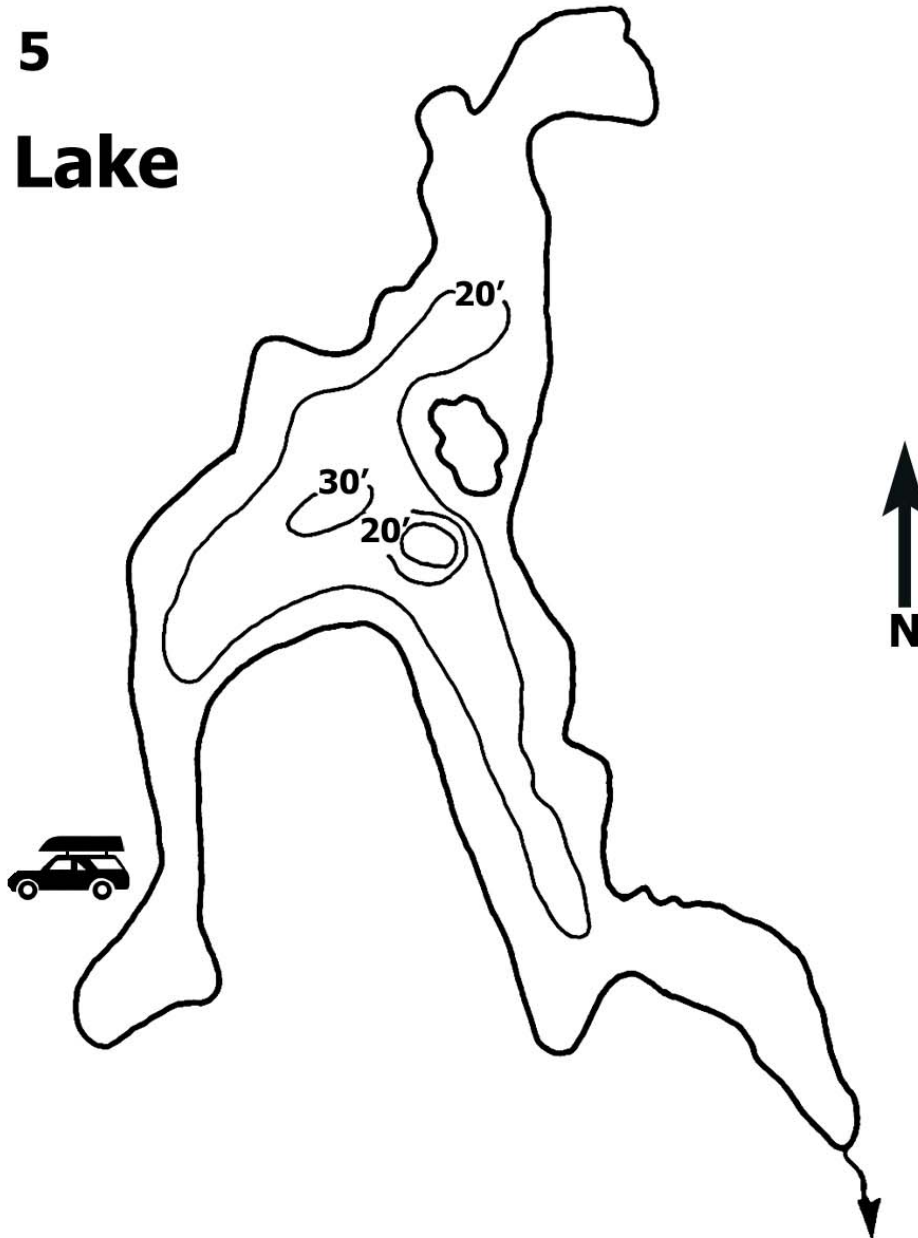

Region 5

Loon Lake

Not For Use in Navigation

Loon Lake

County: Warren

Town: Chester

Size: 581 Acres

Mean Depth: 15ft

Fish Species Present: Largemouth Bass, Smallmouth Bass, Yellow Perch, Brown Bullhead, Northern Pike, Walleye, White Sucker, Pumpkinseed, Rock Bass, Tiger Musky

Scale: 0  1,760 ft