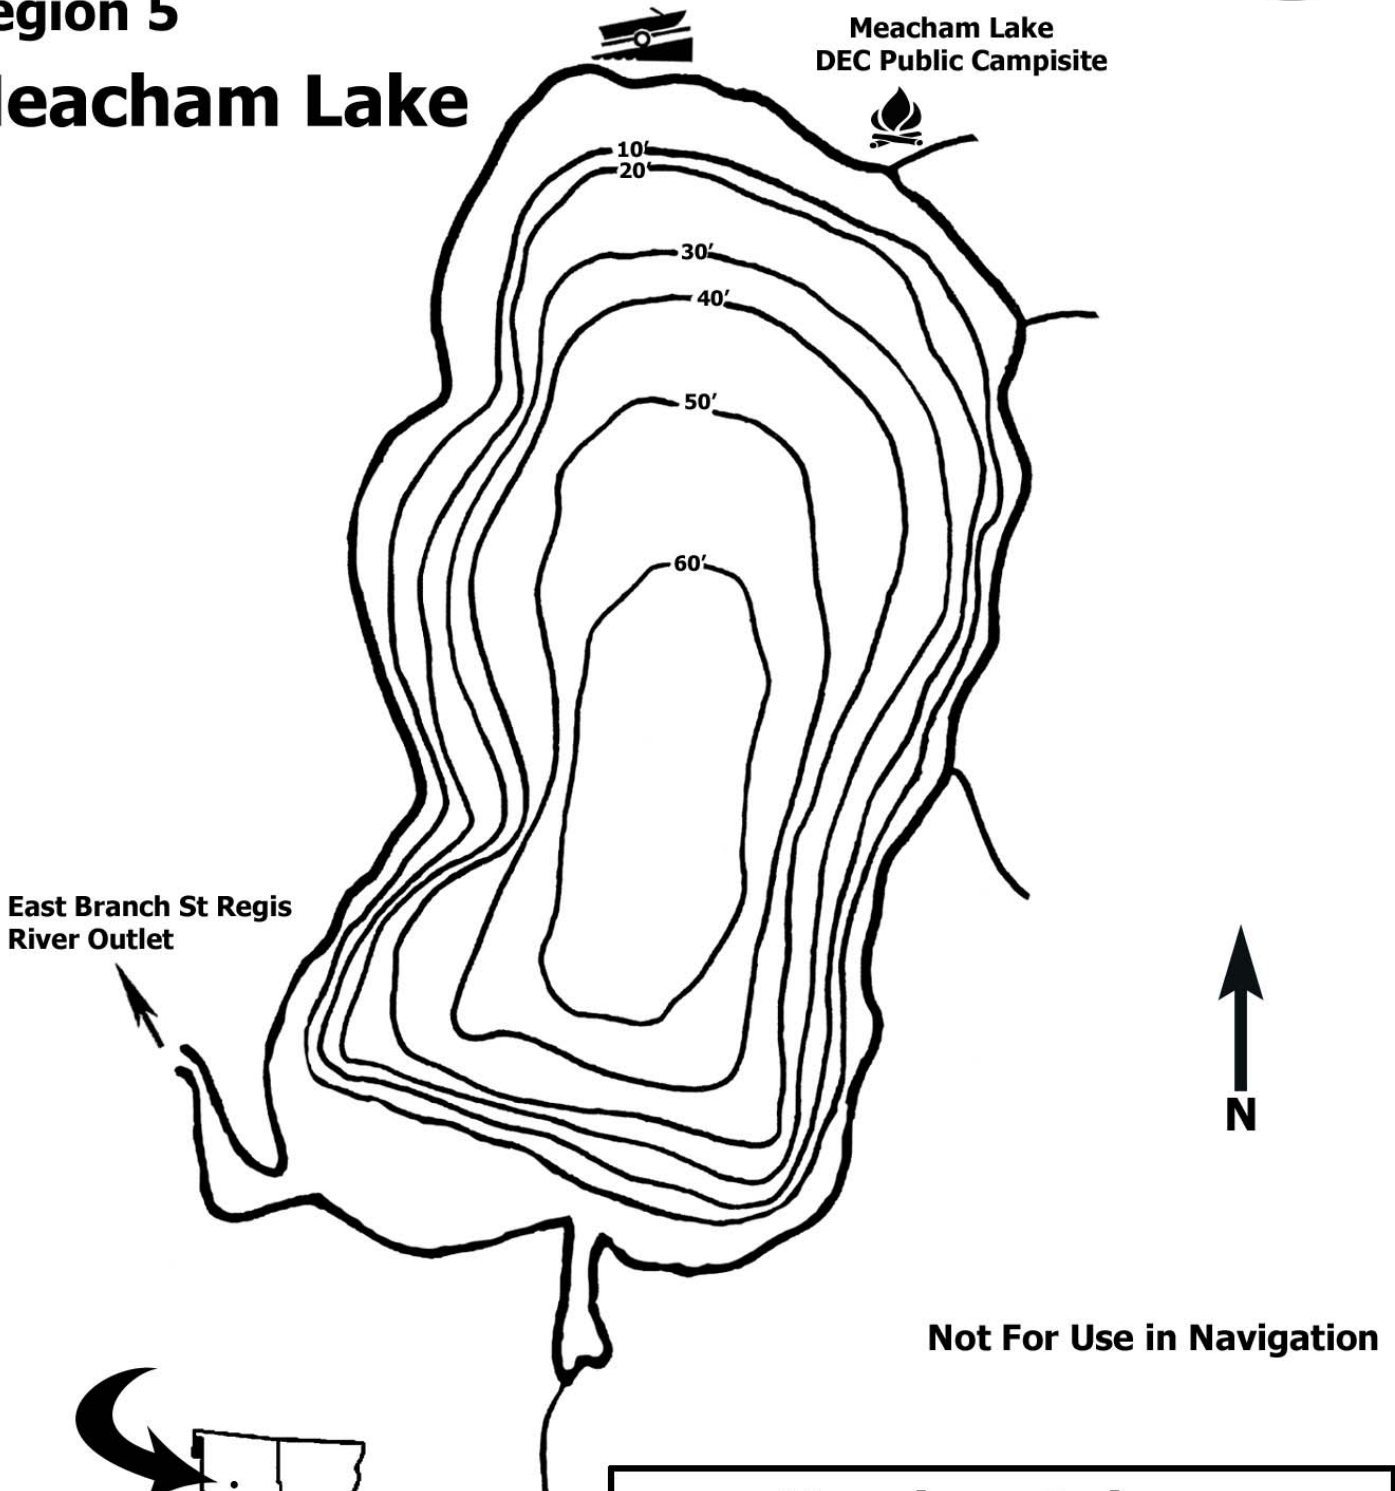

## Region 5

# Meacham Lake

Meacham Lake  
DEC Public Campsite

Not For Use in Navigation

## Meacham Lake

County: Franklin

Town: Duane

Size: 1,185 Acres

Mean Depth: 36ft

**Fish Species Present:** Northern Pike, Smallmouth Bass, Yellow Perch, Brown Bullhead, Lake Whitefish, Rainbow Smelt, Brown Trout, Pumpkinseed, Splake, Landlocked Atlantic Salmon

Scale: 0 1,795 ft