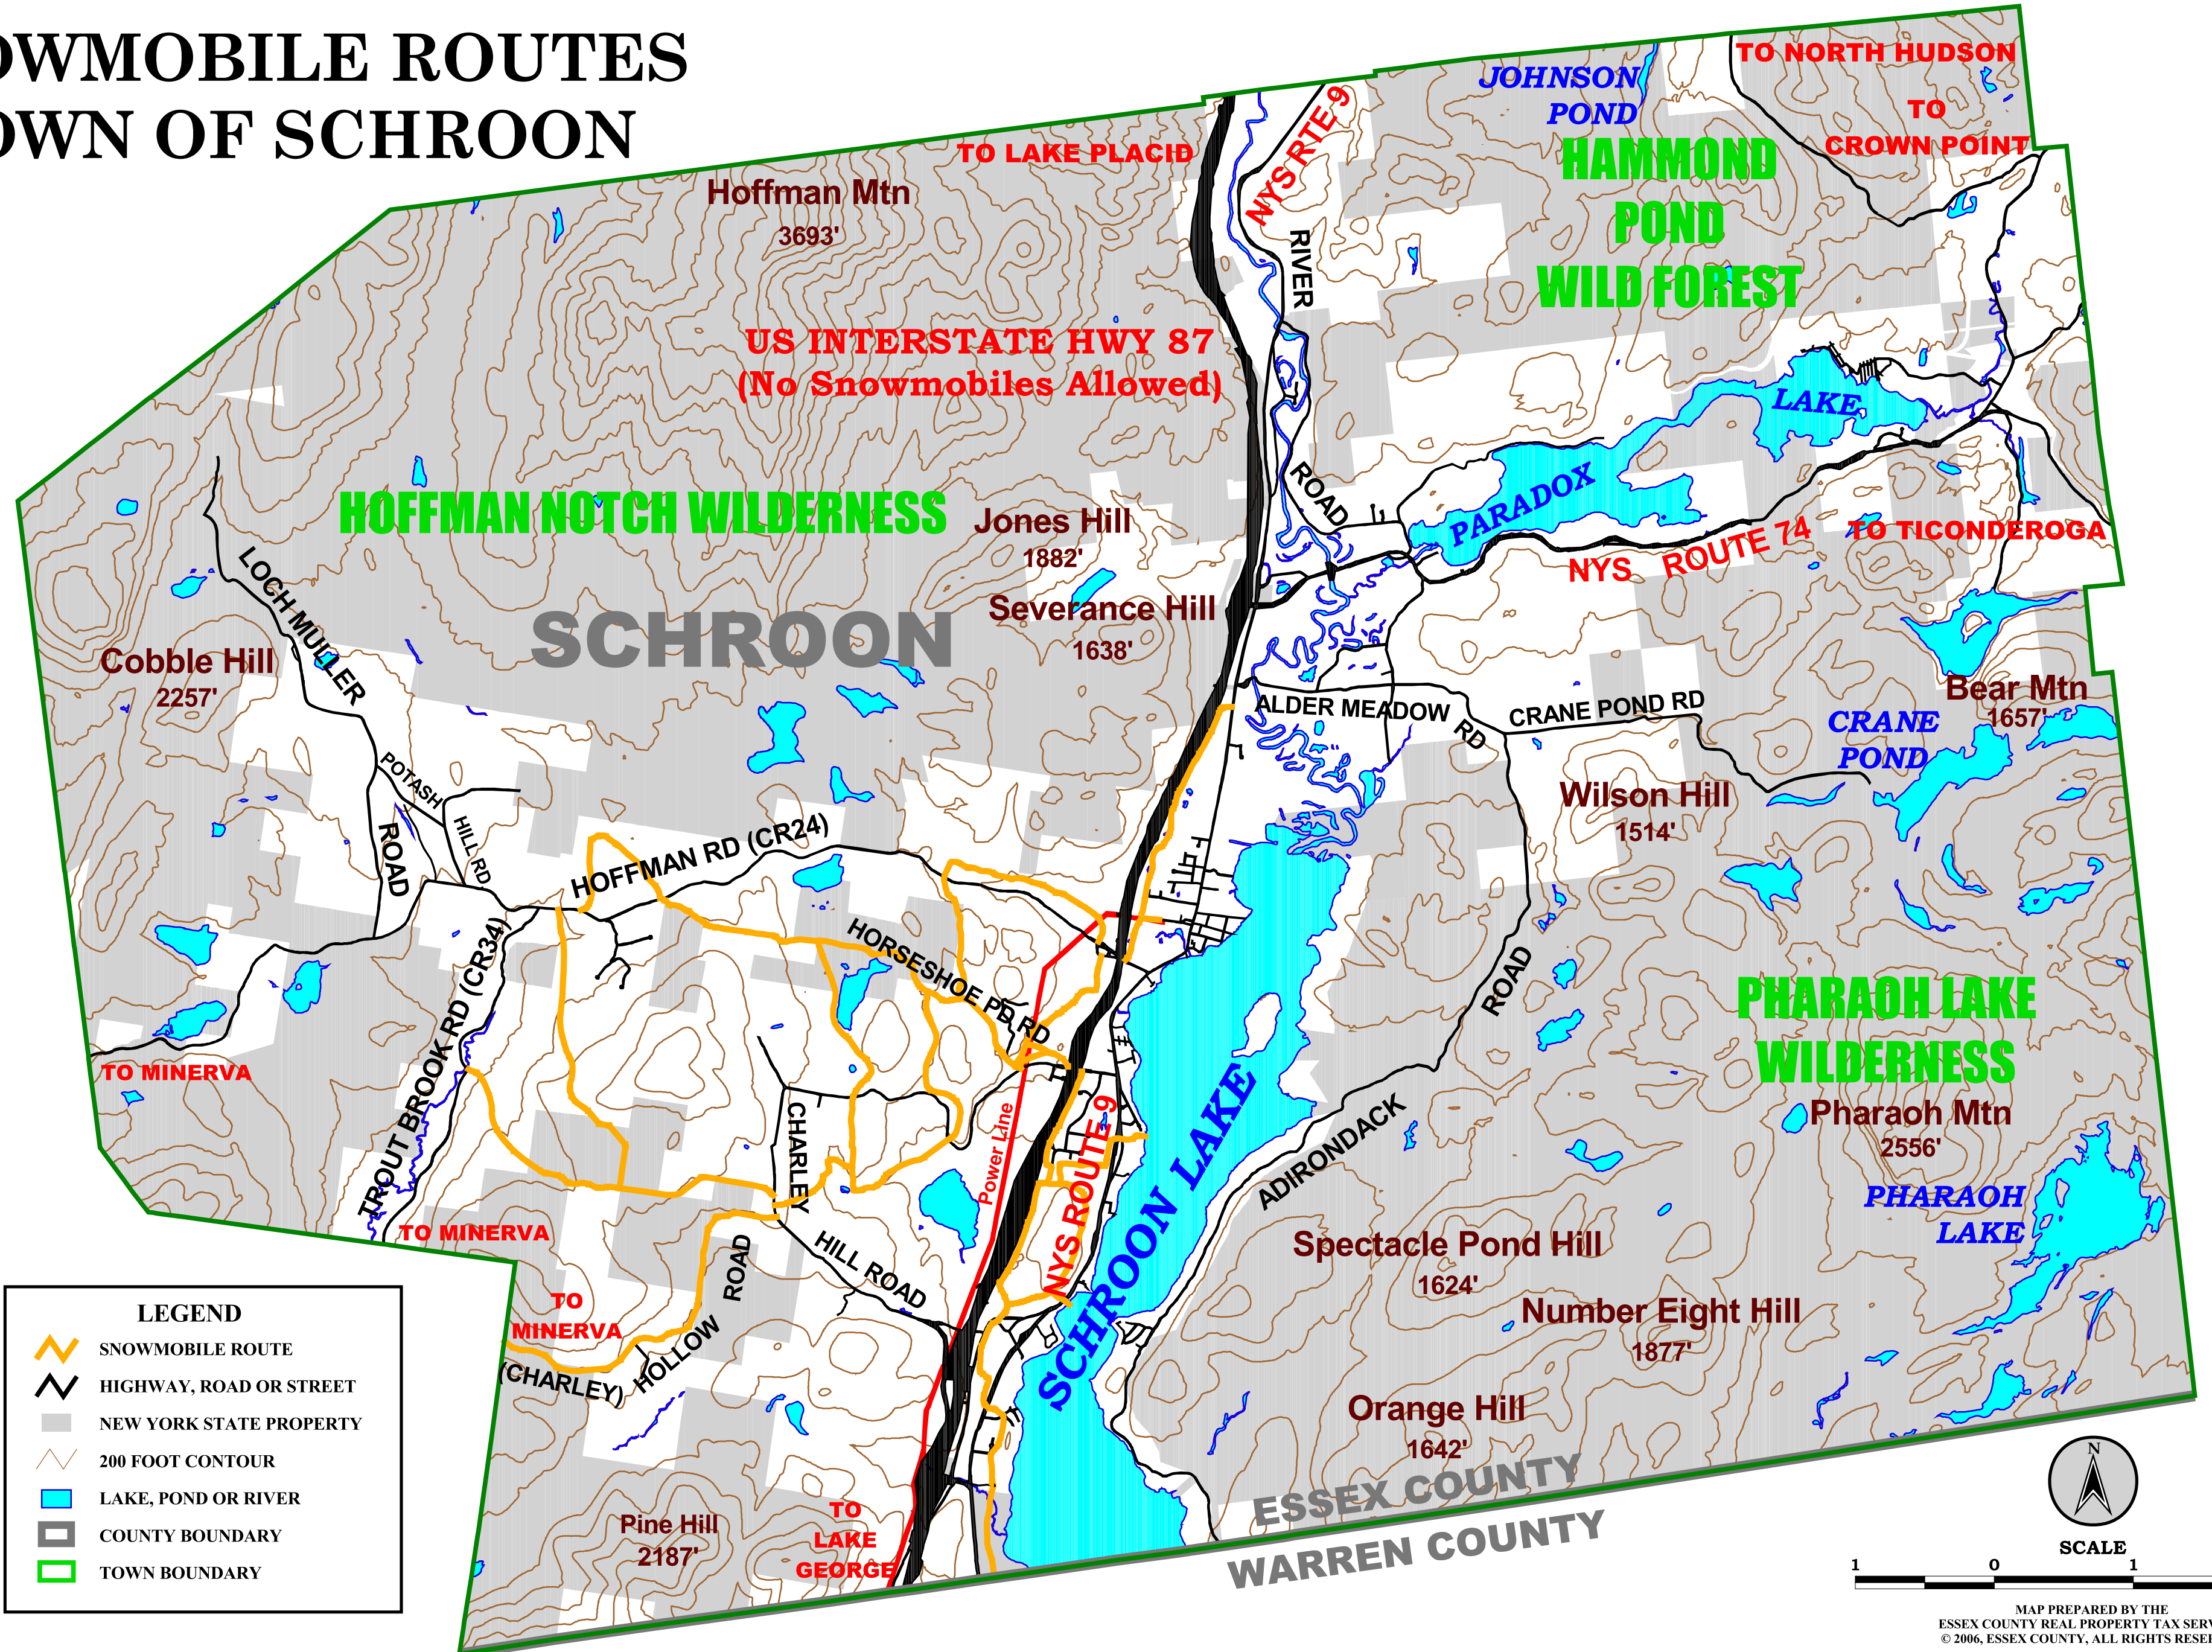

SNOWMOBILE ROUTES TOWN OF SCHROON

LEGEND

- SNOWMOBILE ROUTE
- HIGHWAY, ROAD OR STREET
- NEW YORK STATE PROPERTY
- 200 FOOT CONTOUR
- LAKE, POND OR RIVER
- COUNTY BOUNDARY
- TOWN BOUNDARY

MAP PREPARED BY THE
ESSEX COUNTY REAL PROPERTY TAX SERVICES
© 2006, ESSEX COUNTY, ALL RIGHTS RESERVED